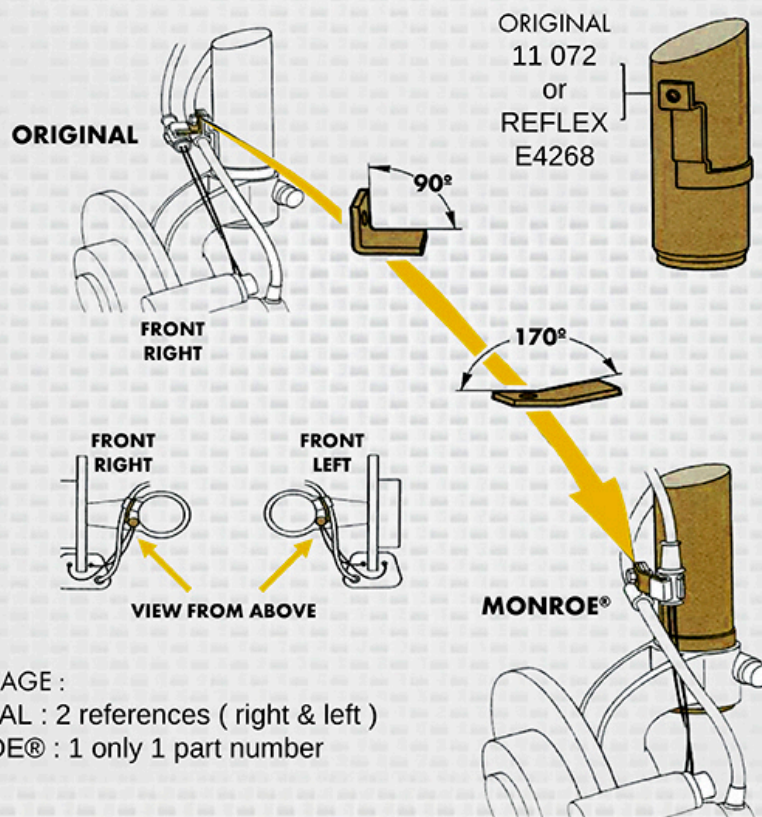

## MODEL IDENTIFICATION

BMW

FI025EU

- To identify a BMW model, check the number printed on the body of the gas springs that support the engine hood.

**E46 - FK**

### SECOND TYPE

Positioning of the brake disc wear indicator to avoid any chafing of the wheel rim.

ADVANTAGE :  
ORIGINAL : 2 references ( right & left )  
MONROE® : 1 only 1 part number